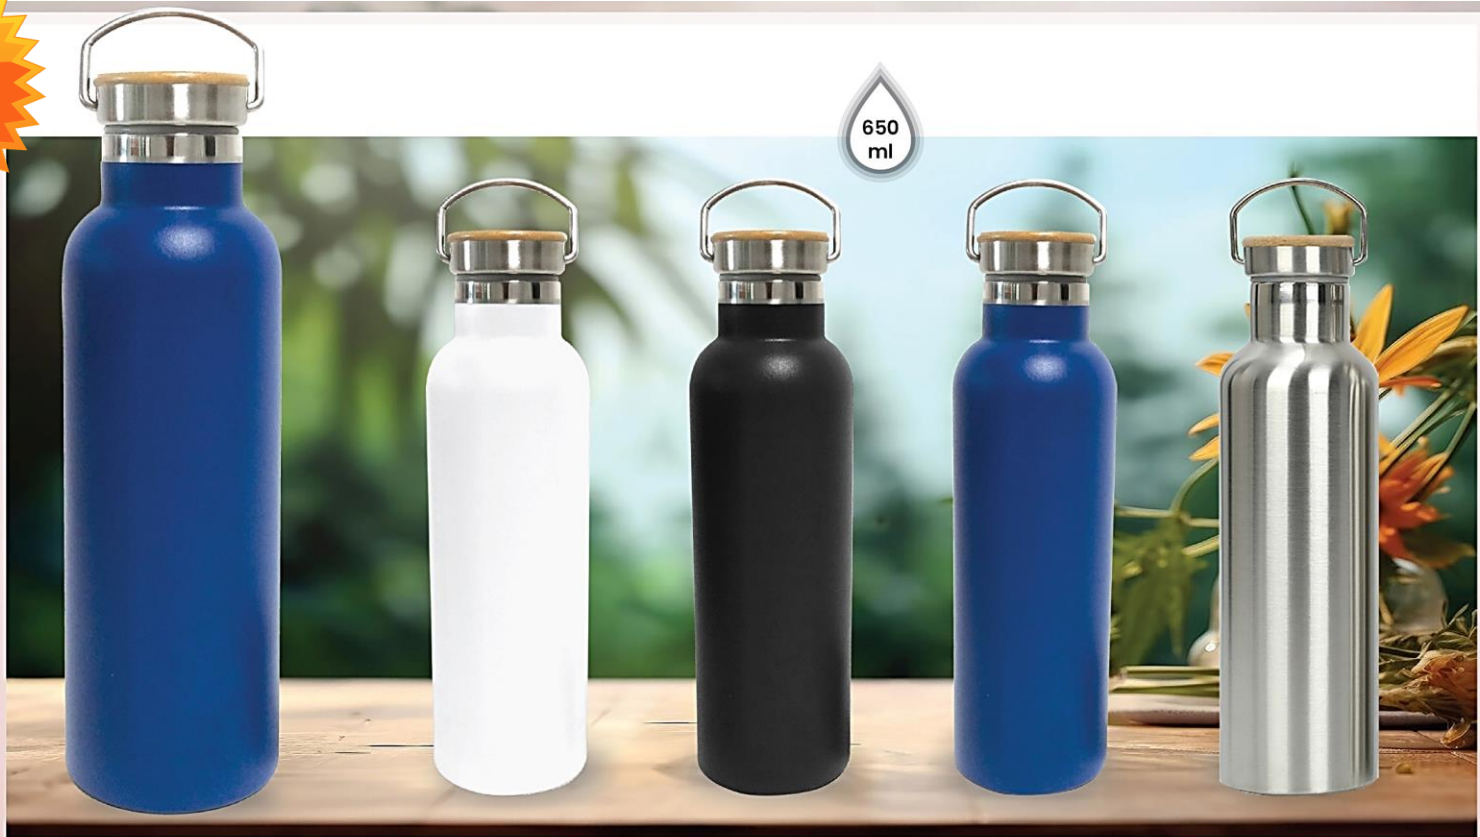

SPECIAL OFFERS

650 ml

MDW 04

Stainless Steel Water Bottle Double wall stainless steel insulated vacuum flask with bamboo lid carry handle

Product Size
255 x 70 mm

Printing Option
UV, Screen Print, Engraving

HOT
FOR 12
HOURS

COLD
FOR 24
HOURS