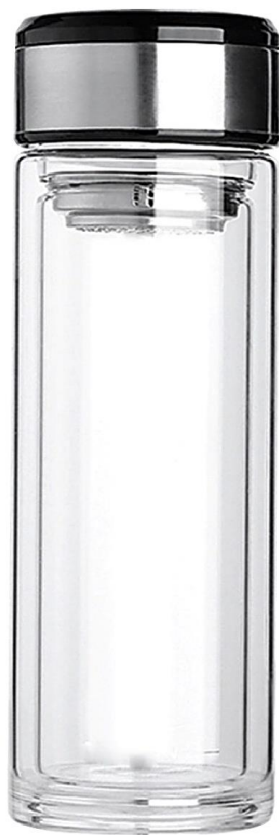

MDW 33

Double Wall Glass Insulation Bottle Designed for Steel Cup Cover, 304 Stainless Steel Filter, Double insulation bottle body.

Product Size
205 x 65 mm

Printing Option
UV Print, Screen Print